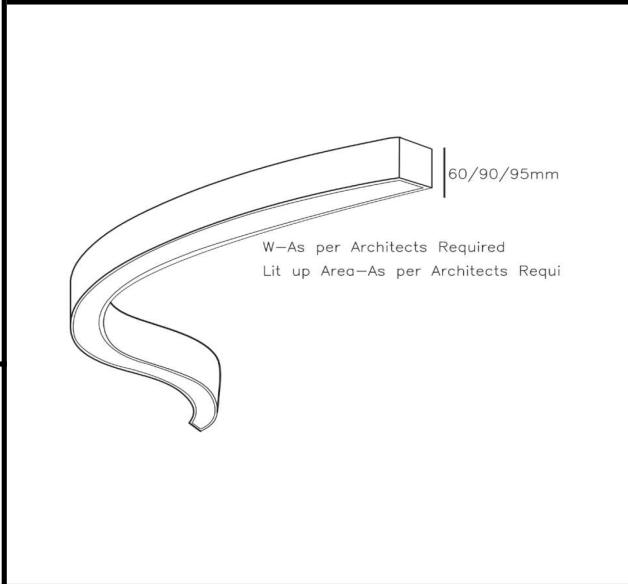

Sovitron Interior Pvt.Ltd.

Model Name	Curve Soft Recessed /DLAVCURDRD-35
Description	Architectural Light

Technical description	Image
-----------------------	-------

Dimension	L=Customised H=60/90/95mm
Frame	Aluminium
Color Tempertaure	3000K
Power	35W/m
Total Luminous Flux	2800 lm/m
Efficacy	80 lm/W
IP rating	50
Color Rendering	≥80
Mounting	Recessed
Optics	White Opal Diffuser
Dimming	NON-Dimmable
Operating Voltage	220-240 VAC
Standard Lifetime	L70 minimum at 50,000 burning hours

Dimension diagram

Remarks:-

Address: Plot #7 Saroorpur-Nangla Industrial Area,Ballabgharh-Sohna Road,Faridabad-121005
Email: info@sovitron.com